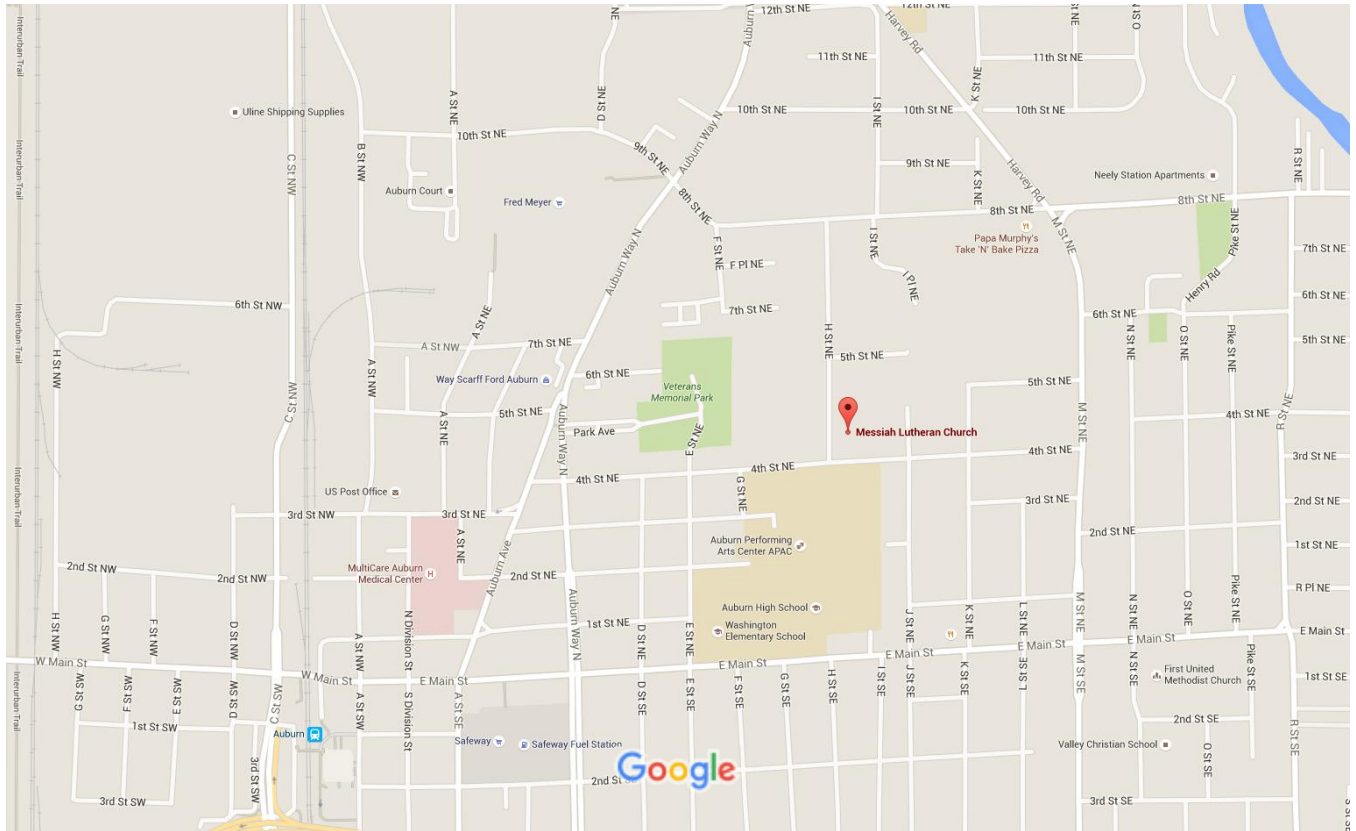

Messiah Lutheran Church

410 "H" Street NE, Auburn, 98002

Map data ©2016 Google 500 ft

Messiah Lutheran Church

1 review

Lutheran Church

410 H St NE, Auburn, WA 98002

mlcauburn.org

(253) 833-5280

Closed today

Google Maps